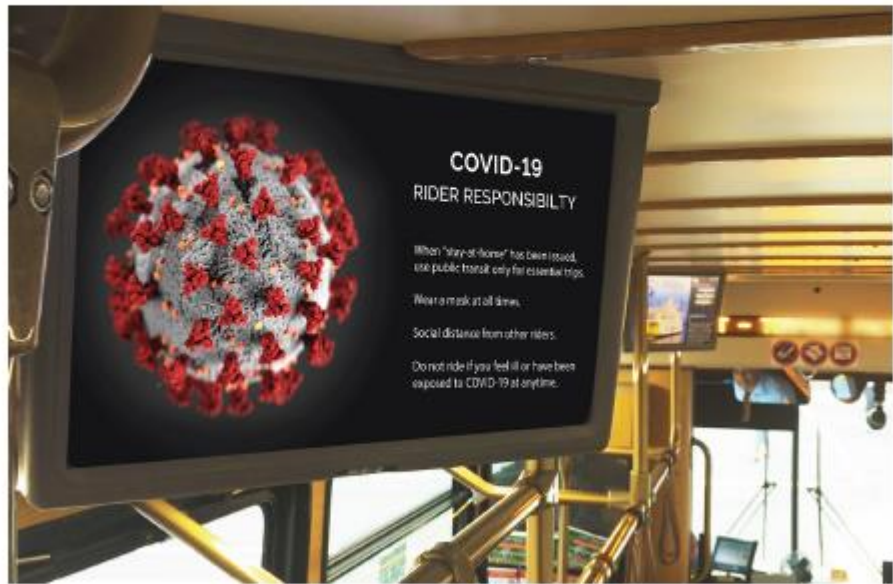

2021 Missouri Public Transit Conference

Gretchen Hall

gHall@radioeng.com

402-214-4255

COMMUNICATING SAFETY

Say it loud and clear.

Customize your CARES Act-funded kit today.

Protect passengers and drivers with safety solutions from REI.

Monitor/digital media player kits feature:

- Crisp HD images and sound
 - Priority message override
 - SD cards for easy updates
 - Ruggedized construction
 - PA system compatibility
-

SYSTEM CHECKS

- Your firmware is up to date
- Any Event Markers or Sensor Harnesses you have are properly functioning
- That all of your cameras are properly connected to wirings and to the DVR
- Your Hard Drive is properly formatted...

REI VIEW

COMPETITOR VIEW

360 SYSTEM

3D 360° HD Surround View Camera System

New Mini Eyeball Cameras!

- Enhance exterior visibility for parking and maneuvering in difficult situations
- See the most critical areas like blind spots and around corners
- Reduce liability claims
- Prevent vehicle damage and costly repairs
- Obtain high-quality, nighttime views with IR technology
- Watch panoramic, bird's-eye and 3D views displayed automatically depending on the reverse and turn signals selected
- Record approximately eight to nine hours of video
- Integrate with an REI DVR for extra record time
- Connect to any monitor with HDMI or RCA inputs